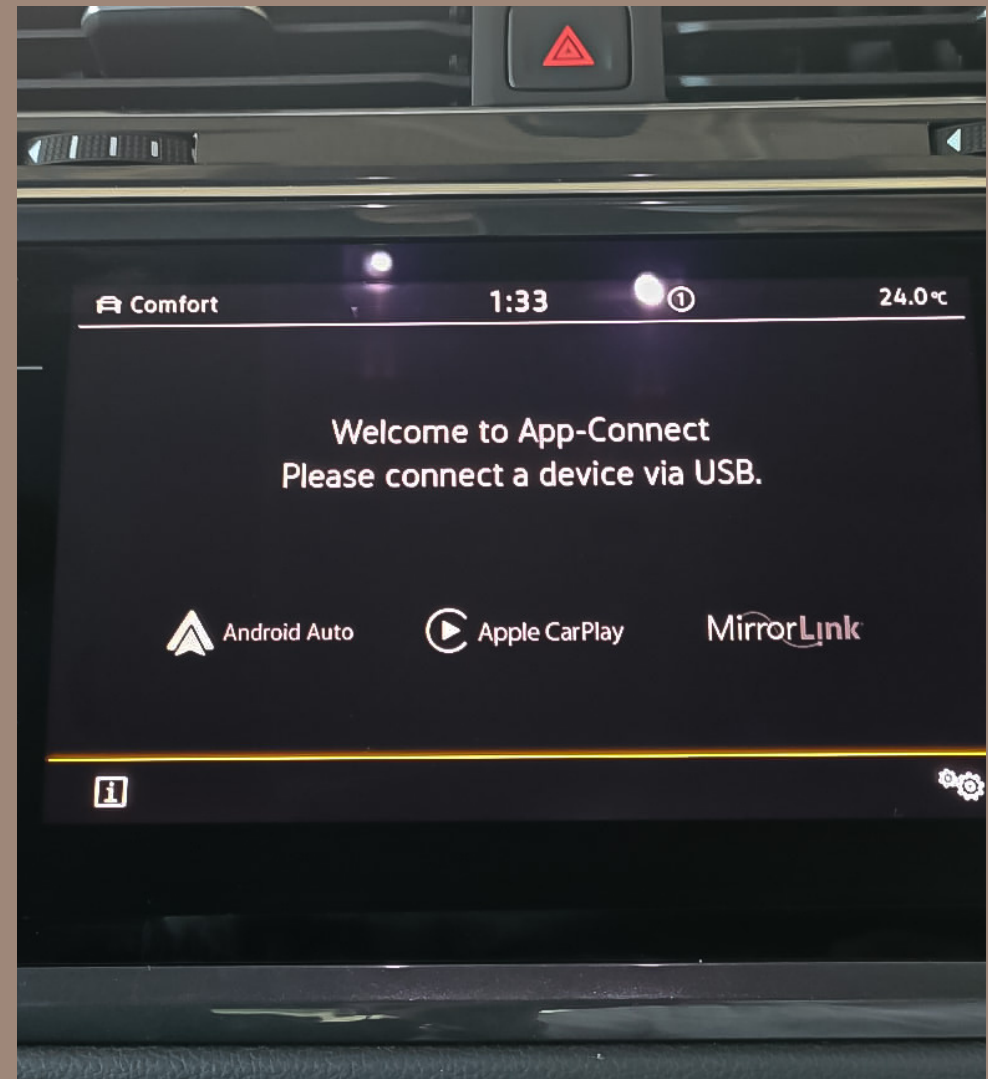

NEW GEAR
SHIFT KNOB
DESIGN

PARK VIEW
360°

CHOOSE YOUR
OWN
PERSONAL
AMBIENT
LIGHT

DRIVER ALERT SYSTEM
AND
HEAD UNIT MIRRORLINK
CONNECTION WITH
ANDROID AUTO & APPLE
CARPLAY

SEAT AC AT
FRONT SEAT

A L L N E W T I G U A N A S